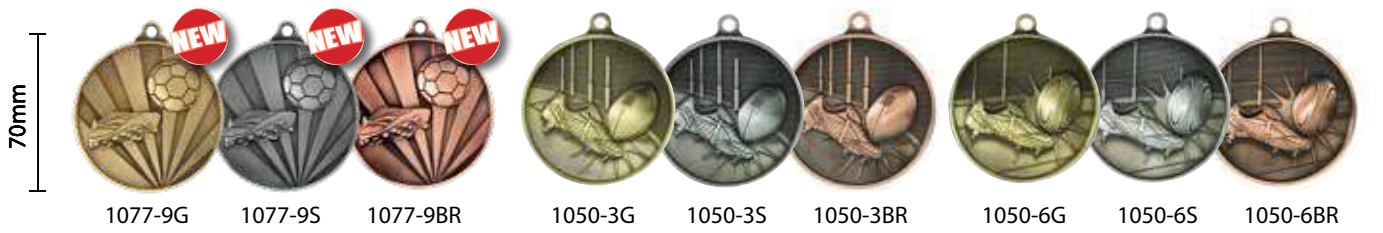

SCHOOLS - MEDALS

70MM SUPER HEAVY WEIGHT MEDALS

WINTER SPORTS CUPS & AWARDS

PRICE INCLUDES LASERABLE LAMINATE AND HARDWARE COSTS BUT EXCLUDES THE CENTRE. THE GENERIC CENTRES SHOWN (LEFT) ARE AVAILABLE AT A NOMINAL COST OR ASK YOUR RETAILER ABOUT GETTING YOUR OWN CUSTOMISED CLUB CENTRE (EXTRA COSTS APPLY)